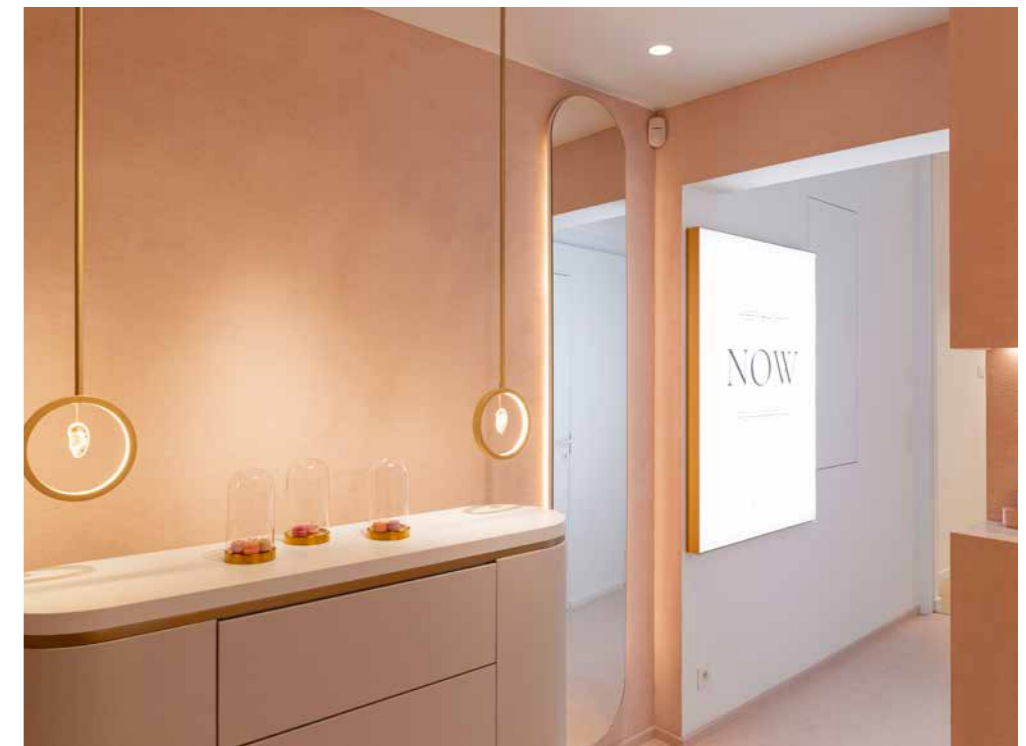

Boutique

Optical shop
2020. Belgium
Microtopping®
Designer: Atelier Cirè
ph: lucid.lucid

Jeweller
2020. Antwerp, Belgium
Microtopping®
Architect: Britt Van Namen
ph: Hanne Joosen

Shoe store
20217. Treviso, Italy
Microtopping® - Nuvolato Architop®
Architect: B + B associati