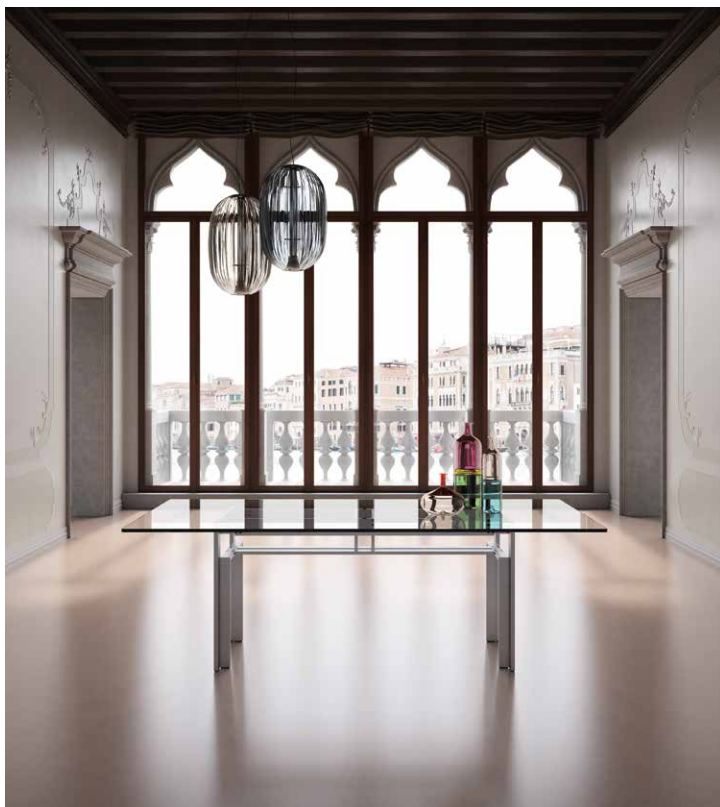

Con Lixio® si rinnova la grande tradizione italiana dei pavimenti alla veneziana. Emblema di classicità, eleganza e raffinatezza, affonda le sue radici nella Venezia dei dogi e giunge a consacrazione durante il Rinascimento. Oggi grazie a Ideal Work® il terrazzo veneziano ritorna con un rivestimento decorativo moderno ed innovativo.

Lixio® renews the great Italian tradition of Venetian flooring. Emblem of classicism, elegance and refinement, it is rooted in the Venice of the Doges and came to prominence during the Renaissance. Today, thanks to Ideal Work®, the Venetian terrace returns with a modern and innovative decorative finish.

LIXIO

Private villa
2015. Venezia, Italy