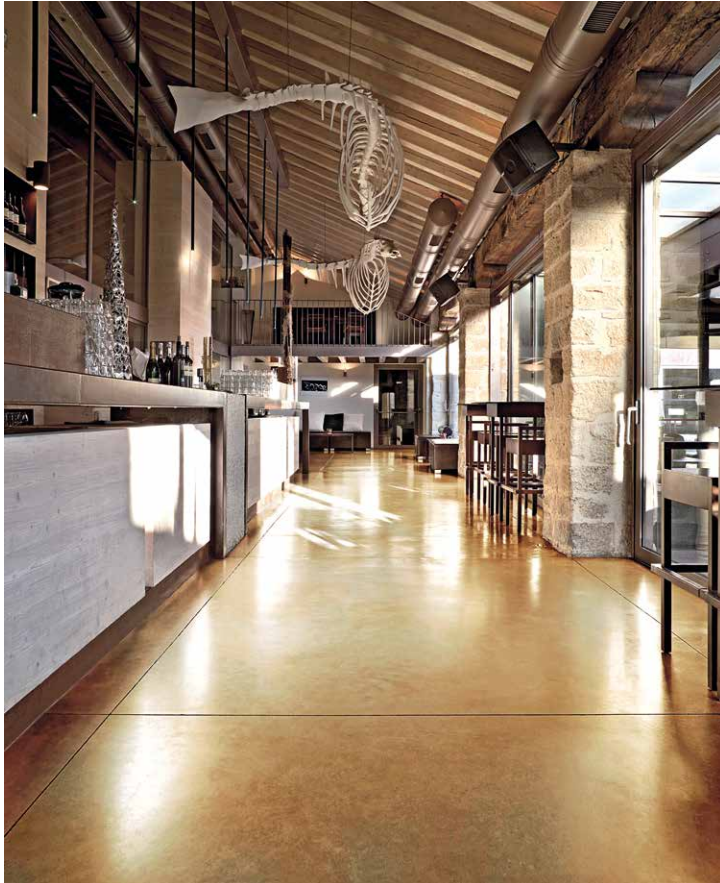

Il pavimento acidificato è in pratica un vero e proprio "pavimento su misura" che viene disegnato e realizzato in base alle esigenze finali del progettista e del cliente. I pavimenti acidificati sono creati mediante l'utilizzo di particolari acidi a base di sali metallici che penetrano nella superficie e ne cambiano chimicamente il colore per produrre effetti di colore unici e permanenti.

The acid stained floor is in fact a truly "custom-made floor" that is designed and built according to the designer's and customer's requirements. Acid Stained floors are created using particular acids from metallic salt compounds which penetrate into the surface and react with the free lime, chemically changing the colour to produce unique and permanent variegated effects.

Momà disco club
2004, Asolo, Italy - Arch. Giuseppe Lazzarotto